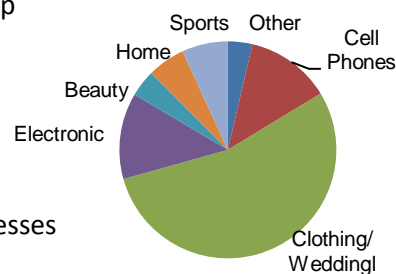

Merchant info and affiliate program overview

Contact:

Jillian McGary

Affiliate manager, Schaaf-PartnerCentric

Jillian@Schaafpc.com

310-749-9676

Networks—CJ, GAN, TradeTracker and Webgains

Merchant Info

Merchant Description: LightInTheBox.com provides customers worldwide with high-quality products at wholesale prices; straight from the manufacturer. They offer a great selection of customized bridal gowns, special occasion dresses, electronics, cell phones, apparel, home décor and more. Over 95,000 products that ship to over 190 countries!

Top categories:

- Wedding & Bridal
- Women's & Men's Apparel
- Department Stores
- Electronics
- Cell phones
- Home & Garden
- Wholesale/Drop-ship
- Sports & Outdoors

Top products:

- Bridesmaids dresses
- Wedding dresses
- MP3 players
- Smart phones
- GPS
- Faucets
- Special Occasion Dresses
- Light Fixtures

Customer Demographics:

- Female (46% female, 36% male)
- Median age 30-50
- 51% with HH income under $50,000

Best Selling Seasons:

- Christmas: Cell phones, video games, MP3 player, GPS, home décor, special occasion dresses
- Halloween: Cosplay, Costumes, Fantasy wear and decorations
- Valentines Day: Wedding and bridal gowns, electronics, jewelry, beauty
- Oscar & Grammy Awards (Q1): Red carpet inspired dresses
- Back to school: Computer, Electronics, Cell phones, homecoming dresses
- Mother's Day: Women's apparel, MP3, cell phones
- Dads/Grads: MP3, Cell phones, Sporting goods, gadgets